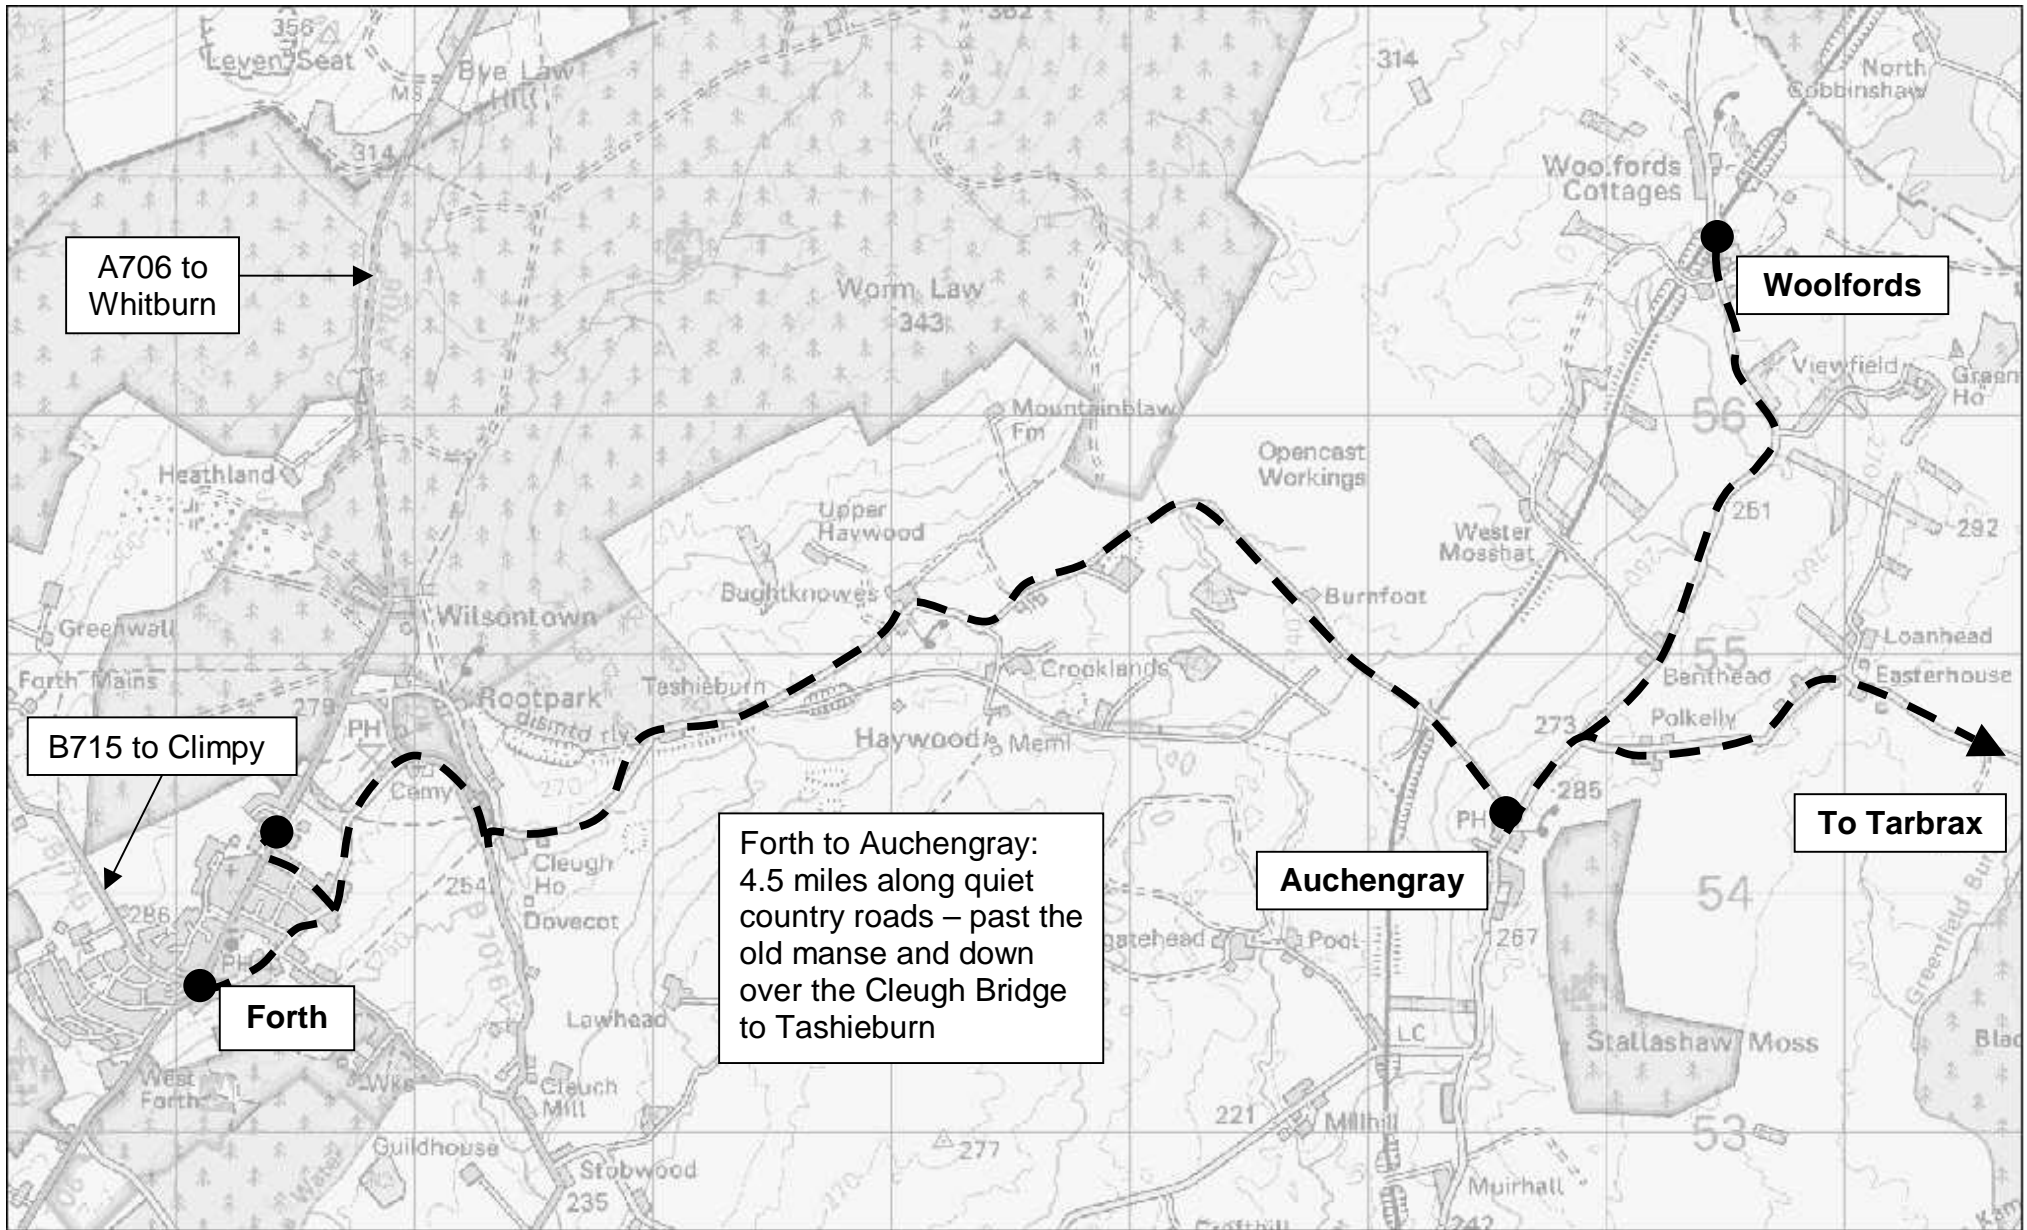

SUSTRANS
16A Randolph Crescent
Edinburgh EH3 7TT
Tel: 0131 539 8122

TITLE:
**QUIET ROADS FOR CYCLE ROUTES BETWEEN THE WIND FARM NEAR CLIMPY
OFF B715 TO FORTH 1**

SUSTRANS
16A Randolph Crescent
Edinburgh EH3 7TT
Tel: 0131 539 8122

TITLE:
CYCLE ROUTES ON QUIET ROADS BETWEEN FORTH AND AUCHENGRAY AND ON TO WOOLFORDS/ COBBINSHAW RESERVOIR 2